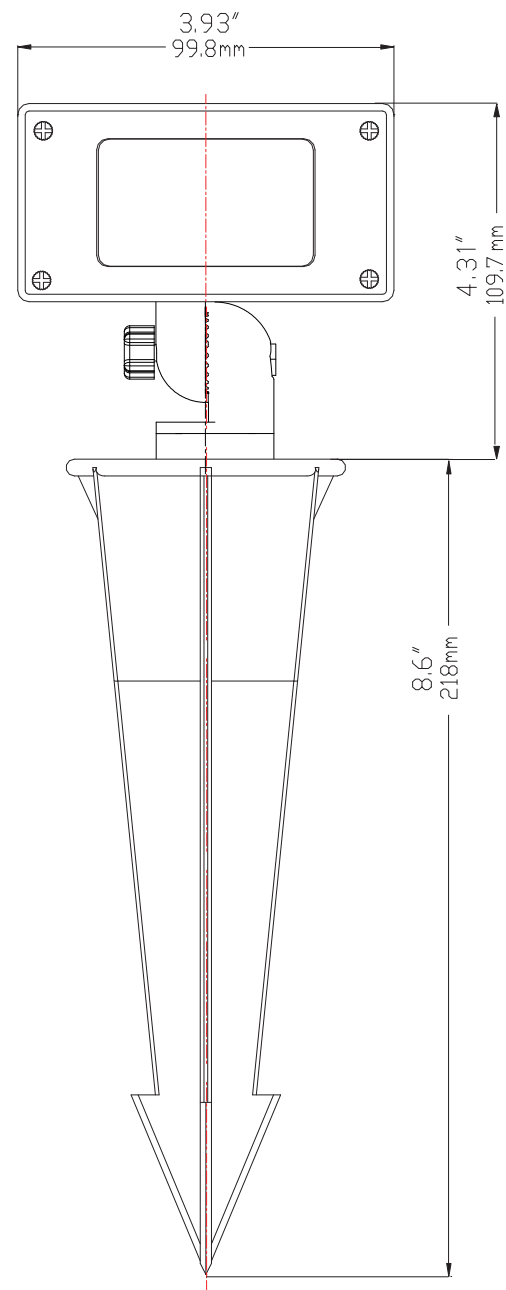

FEATURES AND SPECIFICATIONS SHEET FOR THE TFA04

FIXTURE: DEDICATED DOWN LIGHT		
NAME: TFA04	TYPE: DEDICATED LOW VOLTAGE LED	WEIGHT: 4.5LBS
BEAM ANGLE: 140° (WIDTH)	OPERATING VOLTAGE: 9V - 16V AC	WATTAGE: 0W (min) - 12W (max)
COLOR TEMP: 2700K/3000K	WIRE LEAD: 15' 18AWG	LUMEN OUTPUT: 0LM - 650LM

INTENDED USE

The TFA04 Mini Flood Light features amazing versatility with four adjustable lumen settings—up to 650 lm—in addition to two adjustable color temperature settings: 2700K or 3000K. With an ultra-wide beam spread at 140°, this fixture is perfect for illuminating treelines, walls, and other applications needing widespread coverage of light.

CONSTRUCTION

Crafted from marine-grade, virgin brass with a beautiful antique finish, this fixture's unibody construction helps protect it from water damage, even when used as a down light. Lumen settings and color temperature settings can be controlled from two external dials on either side of the fixture.

ELECTRICAL SYSTEM

All electronic drivers comply with US and Canadian electrical codes. Easy replacement of driver and LED cup if service is needed.

Note: Adjustable lumen and color temperature settings on external dial. Hex Lens and Brass Stake accessory come included.