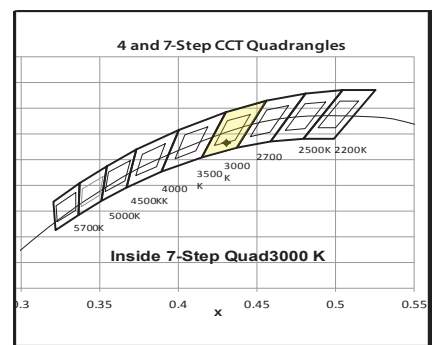

Chromaticity Coordinates	
Chromaticity (x)	0.4307
Chromaticity (y)	0.3931
Chromaticity (u)	0.2513
Chromaticity (v)	0.3440
Chromaticity (u')	0.2513
Chromaticity (v')	0.5161

Testing was performed in accordance with LM-79-08
The results contained in this summary pertain only to report #13330035.16