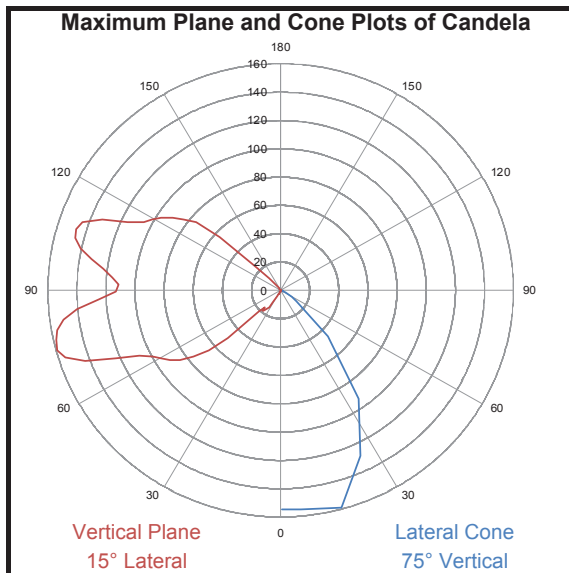

Color Rendering Index Details	
Ra (CRI)	92.7
R1	93.5
R2	96.4
R3	97
R4	92.4
R5	93.2
R6	95.0
R7	91.4
R8	82.5
R9	61.5
R10	90.4
R11	92.9
R12	84.9
R13	94.4
R14	97.8