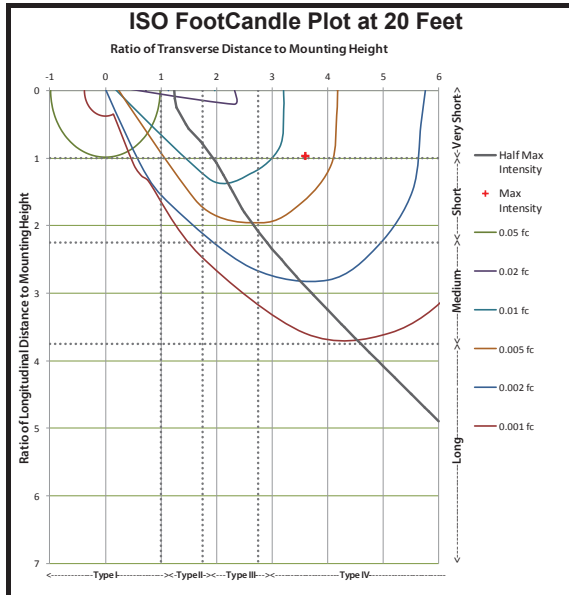

TFA04 MINI FLOOD LIGHT

FEATURES AND SPECIFICATIONS SHEET FOR THE TFA04

FIXTURE: DEDICATED DOWN LIGHT		
NAME: TFA04	TYPE: DEDICATED LOW VOLTAGE LED	WEIGHT: 4.5LBS
BEAM ANGLE: 140° (WIDTH)	OPERATING VOLTAGE: 9V - 16V AC	WATTAGE: 0W (min) - 12W (max)
COLOR TEMP: 2700K/3000K	WIRE LEAD: 15' 18AWG	LUMEN OUTPUT: 0LM - 650LM

Sterling Lighting LLC

TFA04 Mini Flood Light

Electrical Test Conditions						
Temp	Voltage	Current	Power	Power Factor	Frequency	Current THD
25.8 °C	15.09 VAC	0.8552 A	8.581 W	0.665	60 Hz	107 %

Summary of Results	
Total Lumen Output	228.6 Lumens
Luminaire Efficacy	27.4 lm/w
Maximum Candela	159 Candela
IES Roadway Classification	Type III, Very Short
Cutoff Classification	Noncutoff
BUG Rating	B0 U3 G1
CCT	3014 K
CRI	92.7
Duv	-0.0037
TM-30 Rf	91.0
TM-30 Rg	102.0