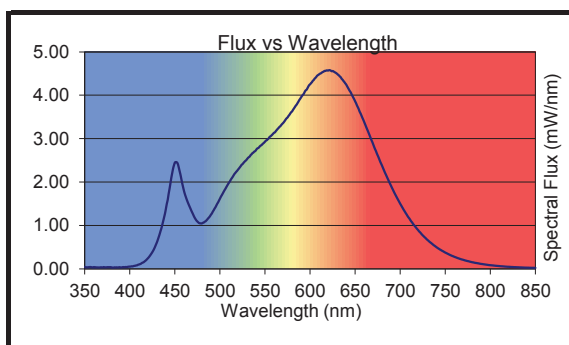

Chromaticity Coordinates	
Chromaticity (x)	0.4307
Chromaticity (y)	0.3931
Chromaticity (u)	0.2513
Chromaticity (v)	0.3440
Chromaticity (u')	0.2513
Chromaticity (v')	0.5161

Testing was performed in accordance with LM-79-08
The results contained in this summary pertain only to report #13330035.16